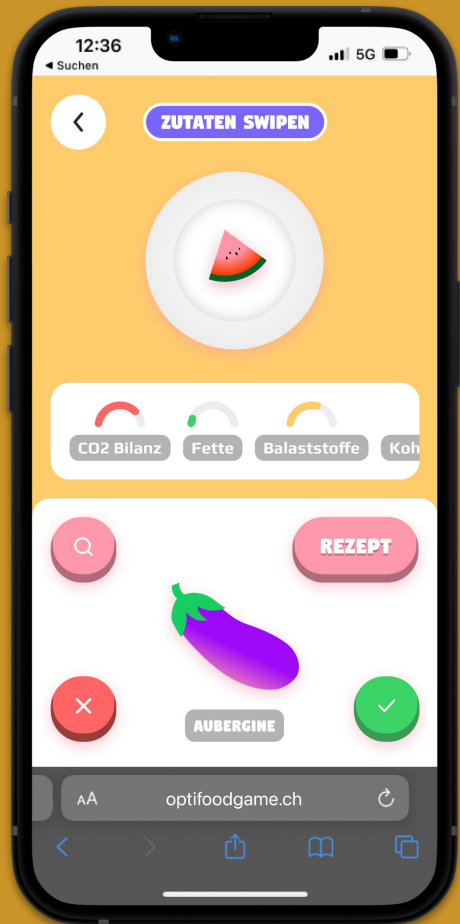

Weisst du,
was du isst?

Und welche
Auswirkungen deine
Ernährung hat?

A photograph of two people in a crowd, both holding and looking at their smartphones. The person on the left is wearing a black wristband. The person on the right is wearing a dark blue quilted jacket. The background is blurred, showing other people in a public setting. In the center, there is a pink, rounded rectangular graphic containing the text 'OPTI FOOD GAMES' in white, bold, sans-serif capital letters.

**OPTI
FOOD
GAMES**

Spielen - Lernen - Vernetzen

OPTIFOOD QUIZ

**OPTIFOOD
SCAN**

OPTIFOOD RECIPE

Lets Play.
OptiFoodGame.ch

Teamfoto

Weisst du die Antwort?