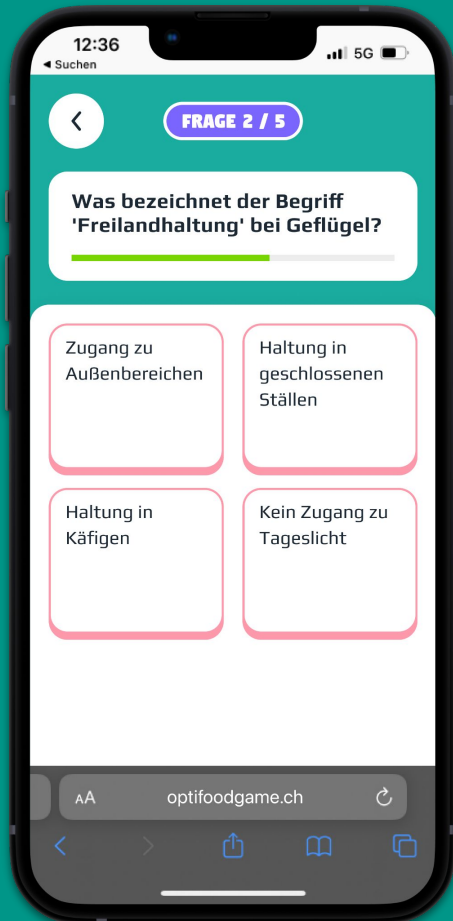

Weisst du,
was du isst?

Und welche
Auswirkungen deine
Ernährung hat?

A photograph of two people in a crowd, both holding and looking at their smartphones. The person on the left is wearing a black wristband. The person on the right is wearing a dark blue quilted jacket. The background is blurred, showing other people in a public setting. In the center, there is a pink, rounded rectangular graphic containing the text 'OPTI FOOD GAMES' in white, bold, sans-serif capital letters.

**OPTI
FOOD
GAMES**

Spielen - Lernen - Vernetzen

OPTIFOOD QUIZ

**OPTIFOOD
SCAN**

OPTIFOOD RECIPE

Lets Play.
OptiFoodGame.ch

Teamfoto

Weisst du die Antwort?