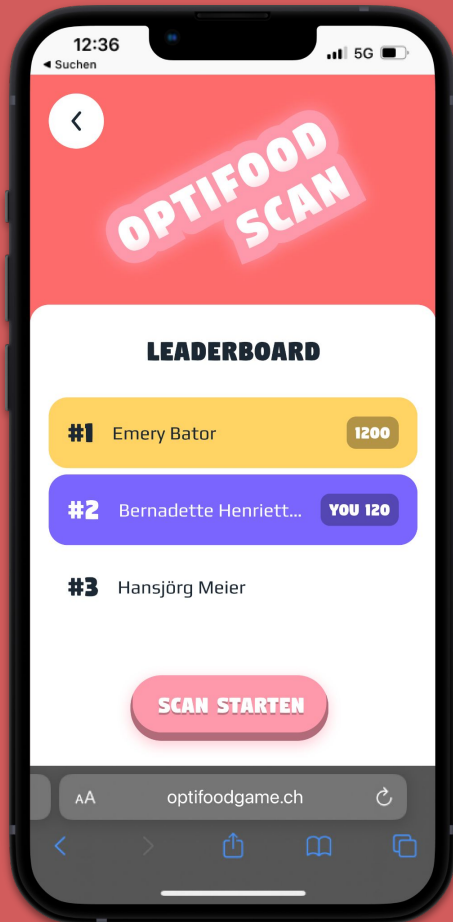

Weisst du,
was du isst?

Und welche
Auswirkungen deine
Ernährung hat?

A photograph of two people in a crowd, both holding and looking at their smartphones. The person on the left is wearing a black wristband. The person on the right is wearing a dark blue quilted jacket. The background is blurred, showing other people in a public setting. In the center, there is a pink, rounded rectangular graphic containing the text 'OPTI FOOD GAMES' in white, bold, sans-serif capital letters.

**OPTI
FOOD
GAMES**

Spielen - Lernen - Vernetzen

OPTIFOOD QUIZ

**OPTIFOOD
SCAN**

OPTIFOOD RECIPE

Lets Play.
OptiFoodGame.ch

Teamfoto

Weisst du die Antwort?