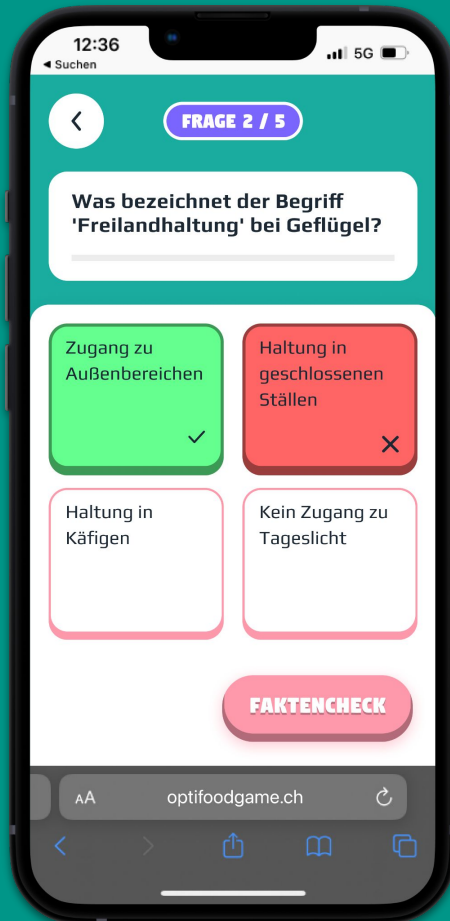

Weisst du,
was du isst?

Und welche
Auswirkungen deine
Ernährung hat?

A photograph of two people in a crowd, both holding and looking at their smartphones. The person on the left is wearing a black wristband. The person on the right is wearing a dark blue quilted jacket. The background is blurred, showing other people in a public setting. In the center, there is a pink, rounded rectangular graphic containing the text 'OPTI FOOD GAMES' in white, bold, sans-serif capital letters.

**OPTI
FOOD
GAMES**

Spielen - Lernen - Vernetzen

OPTIFOOD QUIZ

**OPTIFOOD
SCAN**

OPTIFOOD RECIPE

Lets Play.
OptiFoodGame.ch

Teamfoto

Weisst du die Antwort?