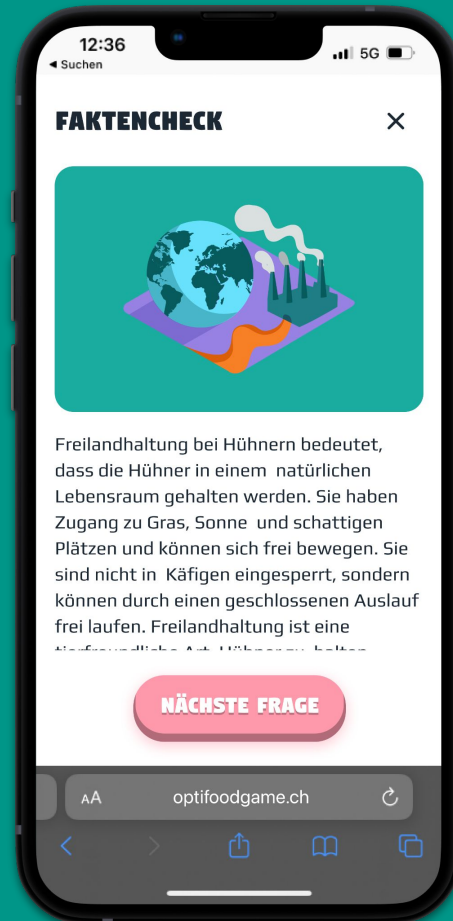

Weisst du,
was du isst?

Und welche
Auswirkungen deine
Ernährung hat?

A photograph of two people in a crowd, both holding and looking at their smartphones. The person on the left is wearing a black wristband. The person on the right is wearing a dark blue quilted jacket. The background is blurred, showing other people in a public setting. In the center, there is a pink, rounded rectangular graphic containing the text 'OPTI FOOD GAMES' in white, bold, sans-serif capital letters.

**OPTI
FOOD
GAMES**

Spielen - Lernen - Vernetzen

OPTIFOOD QUIZ

**OPTIFOOD
SCAN**

OPTIFOOD RECIPE

Lets Play.
OptiFoodGame.ch

Teamfoto

Weisst du die Antwort?