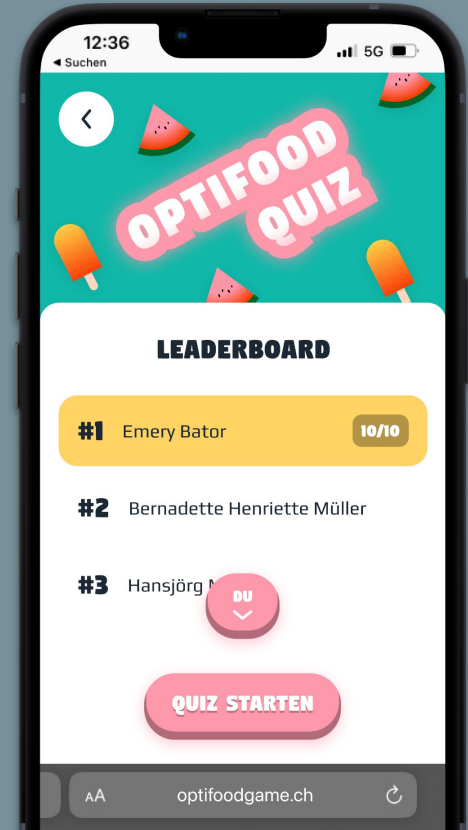

Weisst du,
was du isst?

Und welche
Auswirkungen deine
Ernährung hat?

A photograph of two people in a crowd, both holding and looking at their smartphones. The person on the left is wearing a black wristband. The person on the right is wearing a dark blue quilted jacket. The background is blurred, showing other people in a public setting. In the center, there is a pink, rounded rectangular graphic containing the text 'OPTI FOOD GAMES' in white, bold, sans-serif capital letters.

**OPTI
FOOD
GAMES**

Spielen - Lernen - Vernetzen

OPTIFOOD QUIZ

**OPTIFOOD
SCAN**

OPTIFOOD RECIPE

Lets Play.
OptiFoodGame.ch

Teamfoto

Weisst du die Antwort?